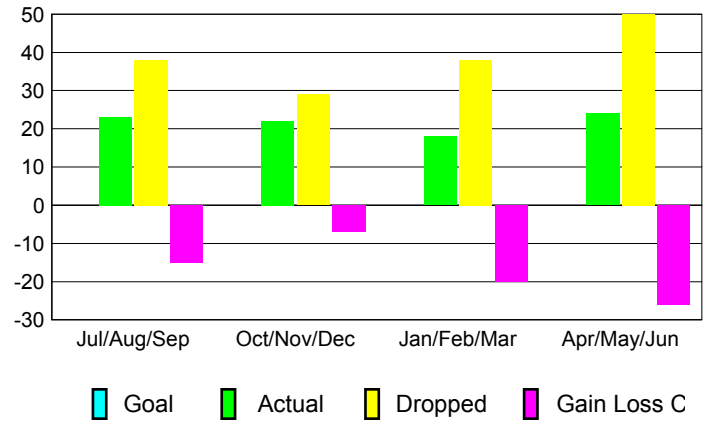

GMT: **MICHAEL BUTLER**

Location: **OKLAHOMA**

GMT CA: **1**

CLUBS

Month	New Club Goal	Actual New Clubs	Actual Dropped Clubs	Gain/Loss of Clubs
2012-2013				
Jul/Aug/Sep	0	0	0	0
Oct/Nov/Dec	0	0	0	0
Jan/Feb/Mar	0	0	0	0
Apr/May/June	0	0	0	0
Totals	0	0	0	0

Club Results 2012-2013
Goal, New, Dropped, Gain/Loss

YTD Status Quo Clubs 2012-2013

Status Quo Clubs Compared to Status Quo Members

Club Gain/Loss 2012-2013

MEMBERSHIP

Month	Net Memb Goal	Actual New Memb	Actual Dropped Memb	Gain/Loss of Memb
2012-2013				
Jul/Aug/Sep	0	23	38	-15
Oct/Nov/Dec	0	22	29	-7
Jan/Feb/Mar	0	18	38	-20
Apr/May/June	0	24	50	-26
Totals	0	87	155	-68

Membership Results 2012-2013
Goal, New, Dropped, Gain/Loss

Gender Comparison 2012-2013

Membership Gain/Loss 2012-2013